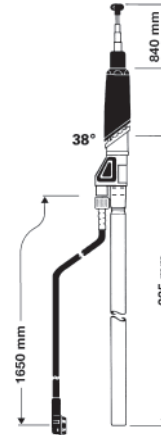

### AUTA 3175 K 909

Special antenna (front mounting)

VW: Bus/Transporter T4

09.90 →

Ord. code 921 612-002

Impedance 75 Ω, with condenser