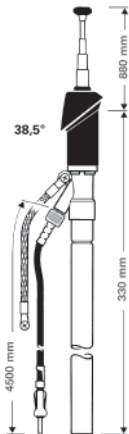

AUTA 4000 F 420 L

Special antenna (front mounting)

MERCEDES BENZ: W 201
05.87 →

Ord. code 921 172-001

Replacement antenna:
AUTA 4091 LF, Ord. code 920 986-011