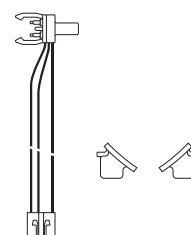

at exchange  
AUTA 6000 EL → AUTA 6000 KE

Ord. code 822 837-002

Cable length: 185 mm  
BMW and OPEL models

**ADAPTER WIRING**

at exchange  
AUTA 6000 EL → AUTA 6000 KE

Ord. code 822 838-002

Cable length: 130 mm  
MERCEDES BENZ models