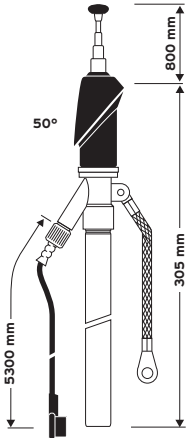

Retractable antennas

AUTA 4000 F 474 L

Special antenna (rear mounting)

MERCEDES BENZ: W 202 Lim.

Ord. code 921 608-001