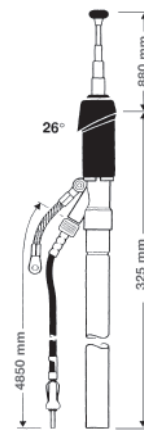

AUTA 4000 F 712 L

Special antenna (rear mounting)

OPEL: Astra Limousines

Ord. code 921 420-001

Replacement antenna:
AUTA 4091 LF, Ord. code 920 986-011