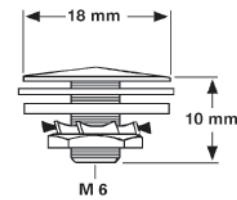

AUTA 30

Aperture cover

For bodywork apertures
Ø 12 - 16 mm

Ord. code 923 957-000