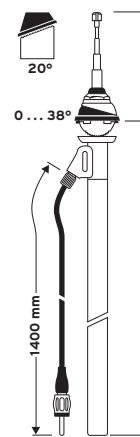

HIT AUTA 781

Universal antenna (front mounting)

20° bodywork slope
0 - 38° bodywork slope

Ord. code 921 739-001

HF-cable with screw connection