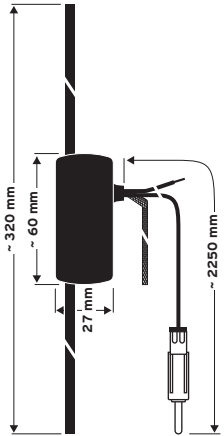

Roof mount and short-rod antennas

HIT AUTA 60 EL

Universal window aerial

Ord. code 602 306-001