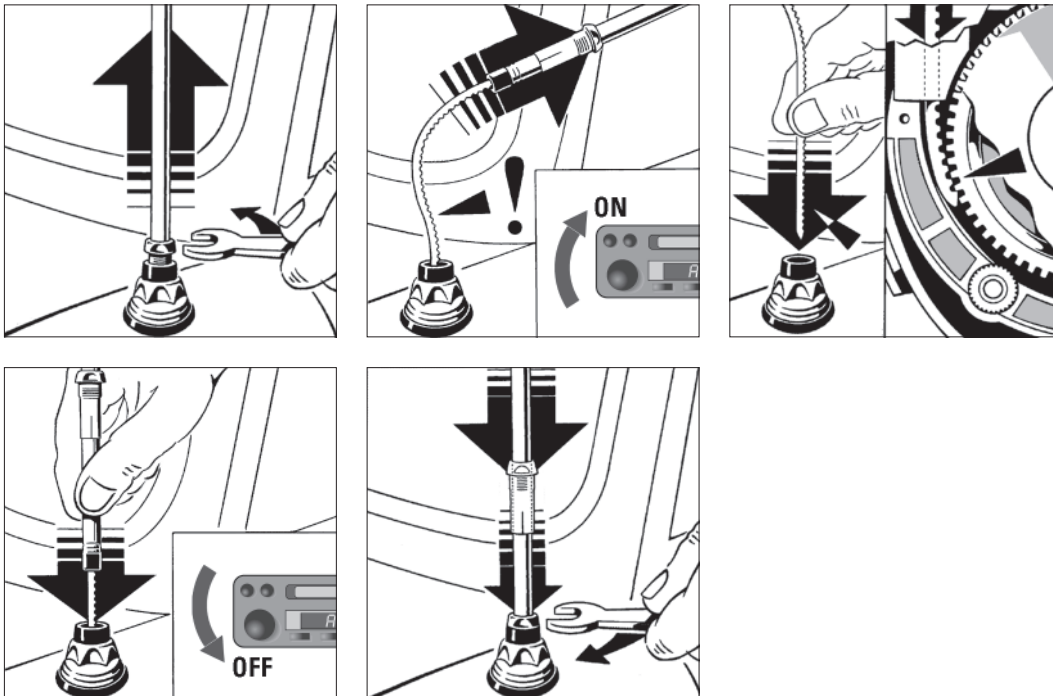

Installation of the replacement mast into the antennas AUTA 6000 KE ... and AUTA 6000 EL ...