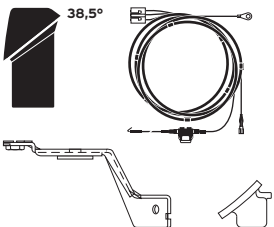

AUTA 74 F W 210

Mounting kit

MERCEDES BENZ: W 210
E-Class-Limousines 06.95 →

Ord. code 823 417-001

For basic model AUTA 6000 KE-F 10