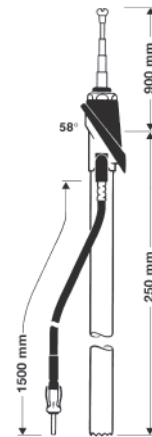

### AUTA 1480 A

Universal antenna (front mounting)

VW: Beetle, Bus, Transp.

→ 08.90,

Passat 04.88 → 10.93  
and other cars

Ord. code 923 450-022