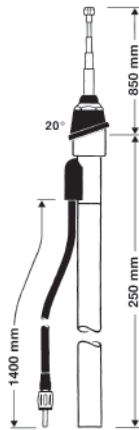

HIT AUTA 690 B

Universal antenna (front mounting)

20° bodywork slope

Ord. code 921 056-008