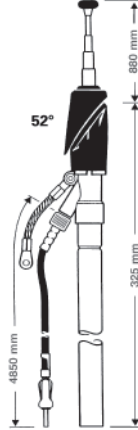

AUTA 4000 F 710 L

Special antenna (rear mounting)

OPEL: Omega, Senator 09.87 → Vectra Limousines

Ord. code 920 972-001

Replacement antenna:
AUTA 4091 LF, Ord. code 920 986-011