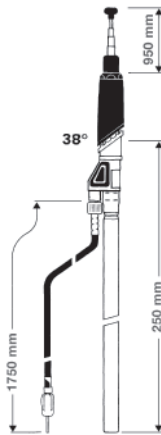

### AUTA 3100 C 909

Special antenna (front mounting)

VW: Bus/Transporter T4

09.90 →

Ord. code 921 400-002

Impedance 150 Ω