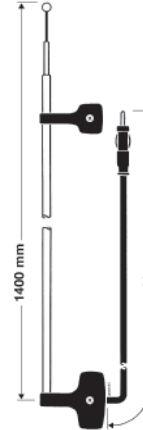

HIT AUTA 330

Universal antenna

Especially for Japanese cars

Ord. code 920 446-001