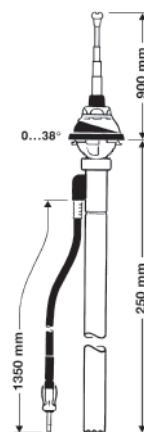

### AUTA 2670 A

Universal antenna (front mounting)

0 - 38° bodywork slope

Ord. code 920 624-011