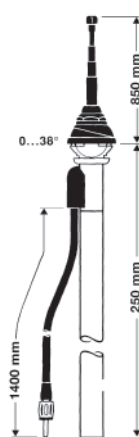

### HIT AUTA 770 BW

Universal antenna (front mounting)

0 - 38° bodywork slope

Ord. code 921 062-005

Telescope black anodized

**Discontinued**