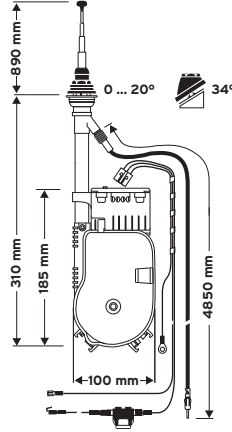

AUTA 6000 KE 14

Universal antenna
(rear mounting)

0 - 20° and 34° bodywork slope ²⁾

Ord. code 921 386-001

Replacement mast
Ord. code 820 902-105 (code 05)