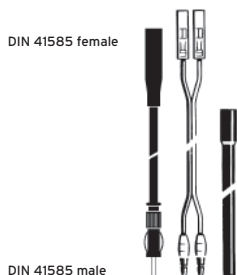

### AUKAB 485/485

Connecting cable

Ord. code 825 720-017

Cable length: 4850 mm  
Screw connection

### AUKAB 9 18 RAST 2

Adapter cable

For HIT AUTA 16 V FLEX  
MCA 9 18 V FLEX  
GPS 9 18 V FLEX  
for VW Passat 10.96 →

Ord. code 823 556-001

Cable length: 500 mm  
Screw connection

### HIT AUKAB 420

Extension cable

For HIT AUTA 5091 and  
HIT AUTA 5091 SW  
HIT AUTA 2040/2040 SW

Ord. code 820 640-001

Cable length: 4000 mm