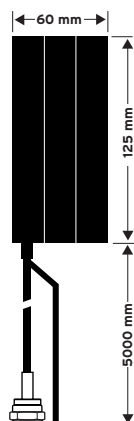

AUTA 1 DVB-T

Interior On-glass antenna
for digital TV

Ord. code 602 407-002

Voltage supply:
8 - 16 VDC external
5 V remote fed