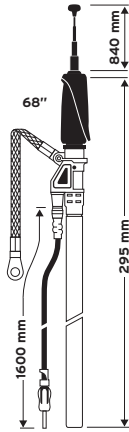

### AUTA 2670 A

Universal antenna (front mounting)

0 - 38° bodywork slope

Ord. code 920 624-011