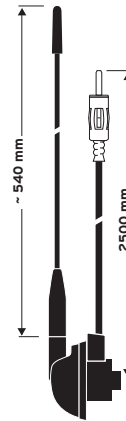

HIT AUTA 200

Universal roof mount antenna

Black INOX rod

Ord. code 602 330-001