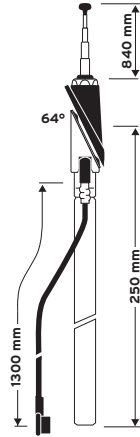

### AUTA 2675 K 904

Special antenna (front mounting)

MAN: 6.90, 8.90, 8.136, 9.136,  
10.136 → 95

VW-LT: 28, 31, 35, 40, 45, 50, 55  
→ 06.96

Ord. code 921 604-001

Impedance 75 Ω with condenser