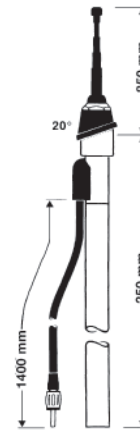

### HIT AUTA 690 BW

Universal antenna (front mounting)

20° bodywork slope

Ord. code 921 058-004

Telescope black anodized

**Discontinued**