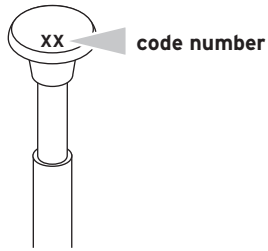

Replacement masts for Automatic antennas

The mast of Hirschmann automatic antennas can be replaced without removing the antenna.

In the case of the AUTA 6000 KE ... and AUTA 6000 EL ... series, the correct replacement model can easily be determined from the code number on the button at the top of the mast.