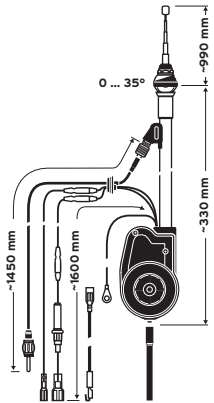

HIT Automatic antennas

HIT AUTA 2040

Universal antenna
(front mounting)²⁾
Telescope stainless steel
0 - 35° bodywork slope¹⁾

Ord. code 921 738-001

Replacement mast
Ord. code 823 674-001