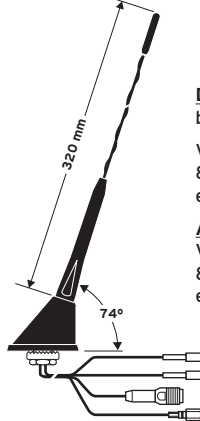

HIT AUTA 16 V DAB

Roof mount antenna for
AM/FM and digital broadcasting (DAB)
Amplifier for AM/FM and DAB
integrated in the antenna base

Ord. code 602 415-001

Thread: M5

DAB
band III / L-band
Voltage supply:
8 - 16 VDC remote fed or
external

AM/FM
Voltage supply:
8 - 16 VDC remote fed or
external