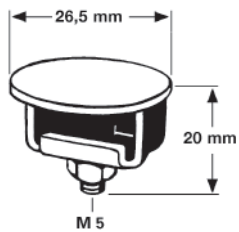

Accessories

AUTA 10

Aperture cover

For bodywork apertures
Ø 18 - 24 mm

Ord. code 922 731-000