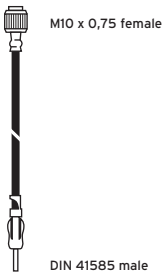

Antenna cables

AUKAB 445/150

Connecting cable

Ord. code 825 986-012

Cable length: 1500 mm
Screw connection