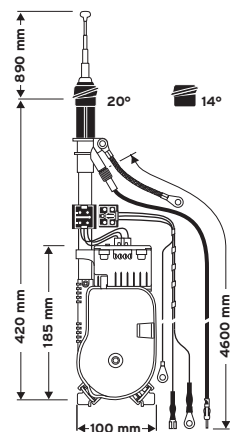

AUTA 6000 KE-F 467

Special antenna
(rear mounting)

MERCEDES BENZ: C 126, W 126

Ord. code 921 488-001

Replacement mast
Ord. code 820 902-103 (code 03)