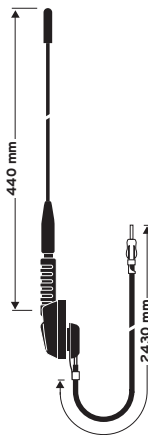

AUTA 91 TOP

Universal roof mount antenna ¹⁾

Black INOX rod

Ord. code 920 944-005

Replacement rod
Ord. code 821 511-003
Bayonet coupling: Ø 6,5 mm