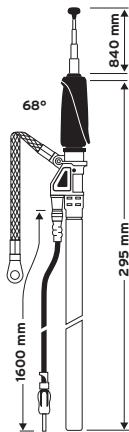

AUTA 3400 F 910

Special antenna (front mounting)

VW: Golf III 08.91 →

Vento

Ord. code 921 418-001

Impedance 150 Ω