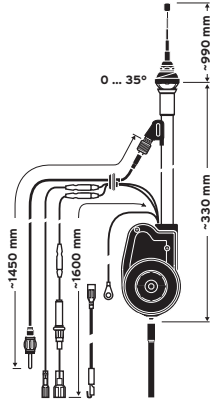

HIT AUTA 2040 SW

Universal antenna
(front mounting)²⁾
Telescope black anodized
0 - 35° bodywork slope¹⁾

Ord. code 921 738-002

Replacement mast (black anodized)
Ord. code 823 674-002

Discontinued