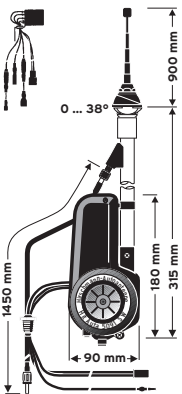

HIT AUTA 5091 SW

like HIT AUTA 5091
Telescope black anodized

Discontinued

Ord. code 921 010-001

Replacement mast (black anodized)
Ord. code 821 362-011