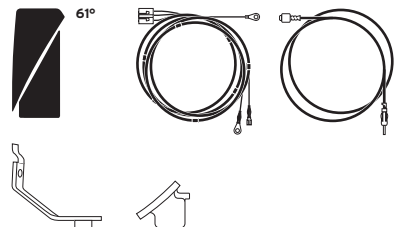

AUTA 74 F S 124

Mounting kit

MERCEDES BENZ: S 124
E-Class-T-Limousines → 03.96

Ord. code 822 895-001

For basic model AUTA 6000 KE-F 10