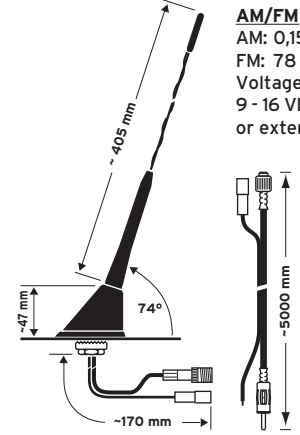

HIT AUTA 16 V FLEX

Universal roof mount antenna
Replacement model for ex-factory fitted antenna

AM/FM amplifier
Anti-noise-rod

Ord. code 921 768-001

Replacement rod
Ord. code 602 389-001
Thread: M5

AM/FM
AM: 0,15 - 10 MHz
FM: 78 - 110 MHz
Voltage supply:
9 - 16 VDC remote fed
or external