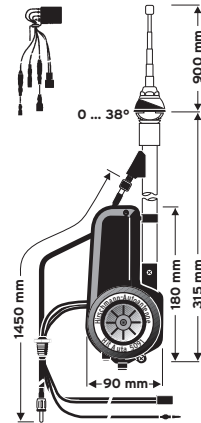

HIT AUTA 5091

Universal antenna
(front mounting)²⁾
0 - 38° bodywork slope¹⁾

Ord. code 921 008-001

Replacement mast
Ord. code 820 764-011