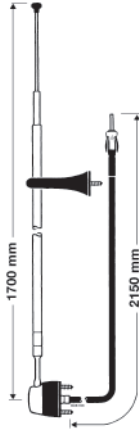

AUTA 360 KB

Universal antenna

MERCEDES BENZ: LP 709 ... 1113,
1013 ... 2632
MAN: 19.281 etc.

Ord. code 920 430-001

Replacement mast: Ord. code 821 061-011