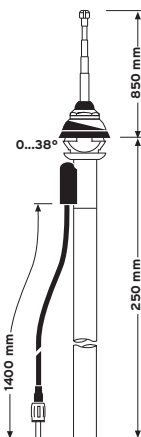

HIT AUTA 770 B

Universal antenna (front mounting)

0 - 38° bodywork slope

Ord. code 921 060-004