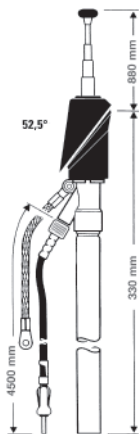

AUTA 4000 F 457 L

Special antenna (rear mounting)

MERCEDES BENZ: C 124 Coupés,
W 124 Lim.
08.88 → 05.95

Ord. code 921 174-001

Replacement antenna:
AUTA 4091 LF, Ord. code 920 986-011