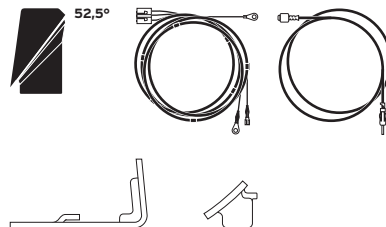

AUTA 74 F W 124/2

Mounting kit

MERCEDES BENZ: W 124
E-Class-Limousines 09.88 → 95

Ord. code 822 892-001

For basic model AUTA 6000 KE-F 10